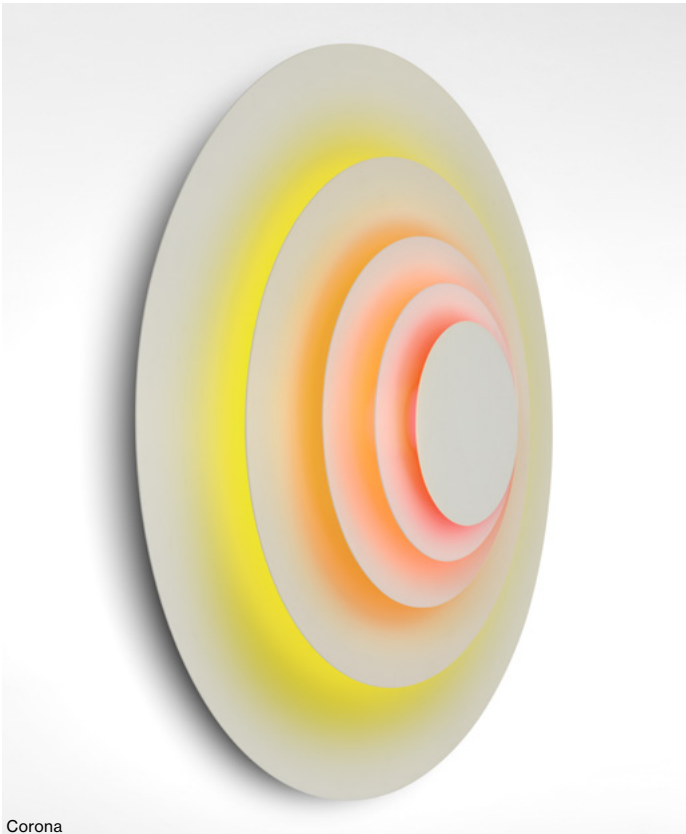

## Rob Zinn

**marset**

Corona

Major

Corona

**Concentric L**

**Concentric S**

Major

**Concentric L / S**  
 Light source: LED SMD 700mA  
 8,2W 2700K CRI90 913lm  
 Luminaire: 220 - 240 VAC  
 TRIAC 9W

Concentric and overlapped plates made of lacquered white metal. The back of the plates is covered with vinyl in different colours.

LED included

-  Corona
  -  Light orange
  -  Gold
  -  Yellow
  -  Neon yellow
-  Major
  -  Nut brown
  -  Gold
  -  Soft pink
  -  Orange red

dimmable\*

\*Phase cut dimmer leading and trailing edge (Triac)

- [Download](#) Assembly Instructions
- [Download](#) 2D
- [Download](#) 3D
- [Download](#) Energy label

Concentric is a visually striking lamp whether it's on or off, though turned on in the dark is when it becomes the most impressive and dynamic.