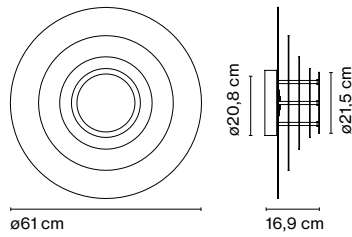

Concentric S

Major

Concentric L / S
Light source: LED SMD 700mA
8,2W 2700K CRI90 913lm
Luminaire: 220 - 240 VAC
TRIAC 9W

Concentric and overlapped plates made of lacquered white metal. The back of the plates is covered with vinyl in different colours.

LED included

- Corona
  - Light orange
  - Gold
  - Yellow
  - Neon yellow
- Major
  - Nut brown
  - Gold
  - Soft pink
  - Orange red

dimmable*

*Phase cut dimmer leading and trailing edge (Triac)

- [Download](#) Assembly Instructions
- [Download](#) 2D
- [Download](#) 3D
- [Download](#) Energy label

Concentric is a visually striking lamp whether it's on or off, though turned on in the dark is when it becomes the most impressive and dynamic.