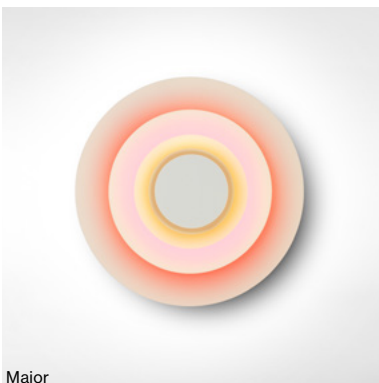

## Rob Zinn

**marset**

Corona

Major

Corona

**Concentric L**

**Concentric S**

Major

**Concentric L / S**  
 Light source: LED SMD 700mA  
 8,2W 2700K CRI90 913lm  
 Luminaire: 220 - 240 VAC  
 TRIAC 9W

Concentric and overlapped plates made of lacquered white metal. The back of the plates is covered with vinyl in different colours.

LED included

-  Corona
  -  Light orange
  -  Gold
  -  Yellow
  -  Neon yellow
-  Major
  -  Nut brown
  -  Gold
  -  Soft pink
  -  Orange red

dimmable\*

\*Phase cut dimmer leading and trailing edge (Triac)

- [Download](#) Assembly Instructions
- [Download](#) 2D
- [Download](#) 3D
- [Download](#) Energy label

Concentric is a visually striking lamp whether it's on or off, though turned on in the dark is when it becomes the most impressive and dynamic.