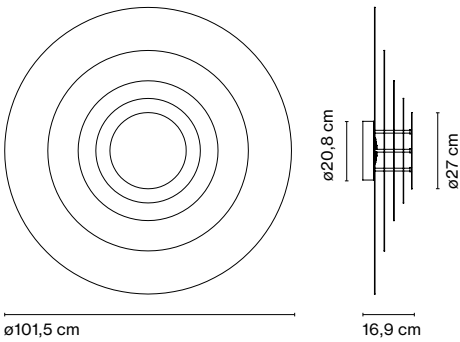

Concentric L